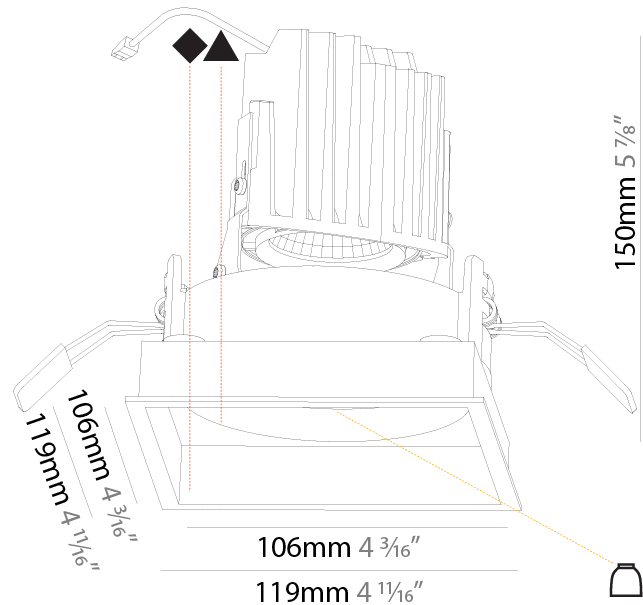

### PHYSICAL

Shape: Square  
 Length (mm): 119  
 Length (in): 4 11/16  
 Width (mm): 119  
 Width (in): 4 11/16  
 Depth (mm): 132  
 Depth (in): 5 3/16  
 Ceiling Thickness (mm): 10 / 12.5 / 15  
 Ceiling Thickness (in): 3/8 or 1/2 or 9/16  
 Min. Recessing Depth (mm): 150  
 Min. Recessing Depth (in): 5 7/8  
 Light Distribution: Adjustable / Downlight  
 Weight (kg): 0.607  
 Weight (lbs): 1.34  
 Fixture Finish: SSR / BKV / CWI / CRY / HAB / LAG / UFT / ITA / RUA / RUR / MIC / FTG / MYG / TWT / LOD / PUS / FRO / FUP / KIA / POP / BLS / SPG / MEY / GOH / GUM / CHC / COM / ABZ / JAG / OBR / MOS / ROR  
 Fixture Material: Aluminum Die Cast  
 Cut-out Measurements: 114mm / 4 1/2" x 114mm / 4 1/2"

#### PHYSICAL

Shape: Square
Length (mm): 119
Length (in): 4 11/16
Width (mm): 119
Width (in): 4 11/16
Depth (mm): 150
Depth (in): 5 7/8
Ceiling Thickness (mm): 10 / 12.5 / 15
Ceiling Thickness (in): 3/8 or 1/2 or 9/16
Min. Recessing Depth (mm): 170
Min. Recessing Depth (in): 6 11/16
Light Distribution: Downlight
Weight (kg): 0.626
Weight (lbs): 1.38
Fixture Finish: SSR / BKV / CWI / CRY / HAB / LAG / UFT / ITA / RUA / RUR / MIC / FTG / MYG / TWT / LOD / PUS / FRO / FUP / KIA / POP / BLS / SPG / MEY / GOH / GUM / CHC / COM / ABZ / JAG / OBR / MOS / ROR
Fixture Material: Aluminum Die Cast
Cut-out Measurements: 114mm / 4 1/2" x 114mm / 4 1/2"

#### RATINGS AND CERTIFICATIONS

Certified By: Certified for North American Standards
IP rating: IP20

114 x 114mm  
4 1/2" x 4 1/2"

170mm  
6 1/4"

10 | 15mm  
3/8" | 9/16"

106mm 4 3/16"

119mm 4 11/16"

150mm 5 7/8"