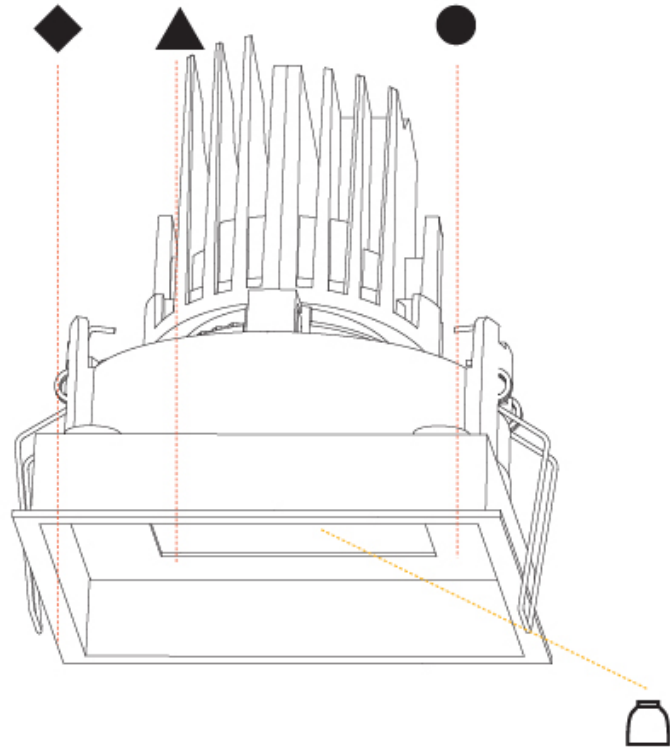

BIONIQ SQUARE ADJUSTABLE COMFORT RECESSED

A35362-

For Color / Finish Chart & Symbology see Appendix or product page downloadable area.

	27K	35K	30K	40K	°K
Color Temperature	2700K	3500K	3000K	4000K	
Reflector	20	40	60		
	20°	40°	60°		

ORDER-EXAMPLE: **◆ ▲ ● °K ▭**
L3XXXX- 02 02 02 30K 20
Black Black Black 3000K 20°