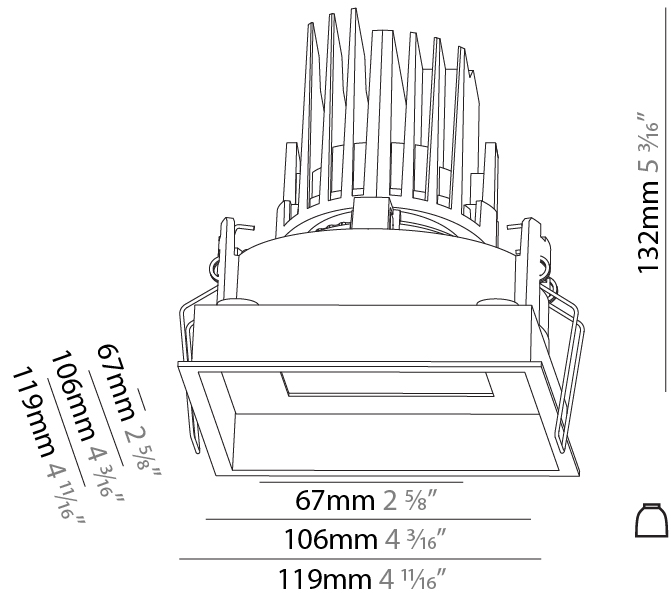

PHYSICAL

Shape: Square
Length (mm): 119
Length (in): 4 11/16
Width (mm): 119
Width (in): 4 11/16
Depth (mm): 132
Depth (in): 5 3/16
Ceiling Thickness (mm): 10 / 12.5 / 15
Ceiling Thickness (in): 3/8 or 1/2 or 9/16
Min. Recessing Depth (mm): 150
Min. Recessing Depth (in): 5 7/8
Light Distribution: Adjustable / Downlight
Weight (kg): 0.607
Weight (lbs): 1.34
Fixture Finish: SSR / BKV / CWI / CRY / HAB / LAG / UFT / ITA / RUA / RUR / MIC / FTG / MYG / TWT / LOD / PUS / FRO / FUP / KIA / POP / BLS / SPG / MEY / GOH / GUM / CHC / COM / ABZ / JAG / OBR / MOS / ROR
Fixture Material: Aluminum Die Cast
Cut-out Measurements: 114mm / 4 1/2" x 114mm / 4 1/2"

ELECTRICAL

Lamp Type: LED (Zhaga Standard)
Input Wattage (W): 16.5
Total Output Wattage (W): 14
Dimming: Tri-Mode (Non-Dimming and Phase Dimming (120Vac only) and 0-10V Dimming)
Driver Included: No
Driver Location: Recessed Housing
Driver Type: Constant Current - Universal
Driver Class: Class 2
Input Voltage (V): 120 - 277
Constant Current (MA): 500

LED

Number of LEDs: 1
Color Temperature (°K): 2700 / 3000 / 3500 / 4000
Max. Delivered Lumen (lm): 940 / 980 / 1029 / 1050
Nominal Lumen (lm): 1386 / 1438 / 1511 / 1542
CRI: >90 CRI

OPTICAL

Reflector: 20 / 40 / 60
Adjustability: Rotational 355°; Tilt 30°

RATINGS AND CERTIFICATIONS

Certified By: Certified for North American Standards
IP rating: IP20